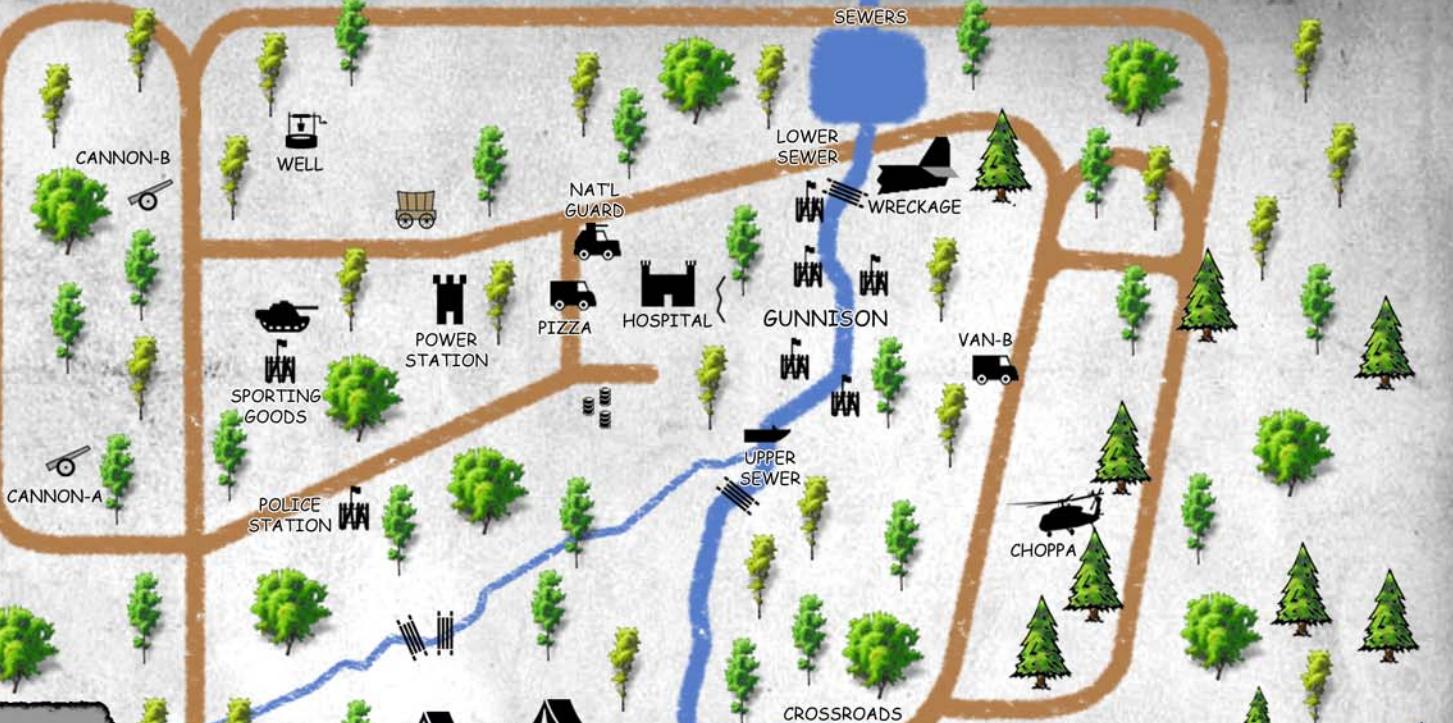

THREE RIVERS
PAINTBALL
PARK

PARKING & CAMPING
PRO SHOP
PAVILIONS
TARGET RANGE
ROCHESTER ROAD

MISSION
MASTERS.com

PREDATORS

HUMANS

ALIENS

CANNON-B
WELL
NATL GUARD
WRECKAGE
HOSPITAL
GUNNISON
VAN-B
POWER STATION
PIZZA
SPORTING GOODS
POLICE STATION
UPPER SEWER
CHOPPA

THREE RIVERS
PAINTBALL
PARK

MISSION MASTERS.com

PREDATORS

HUMANS

ALIENS